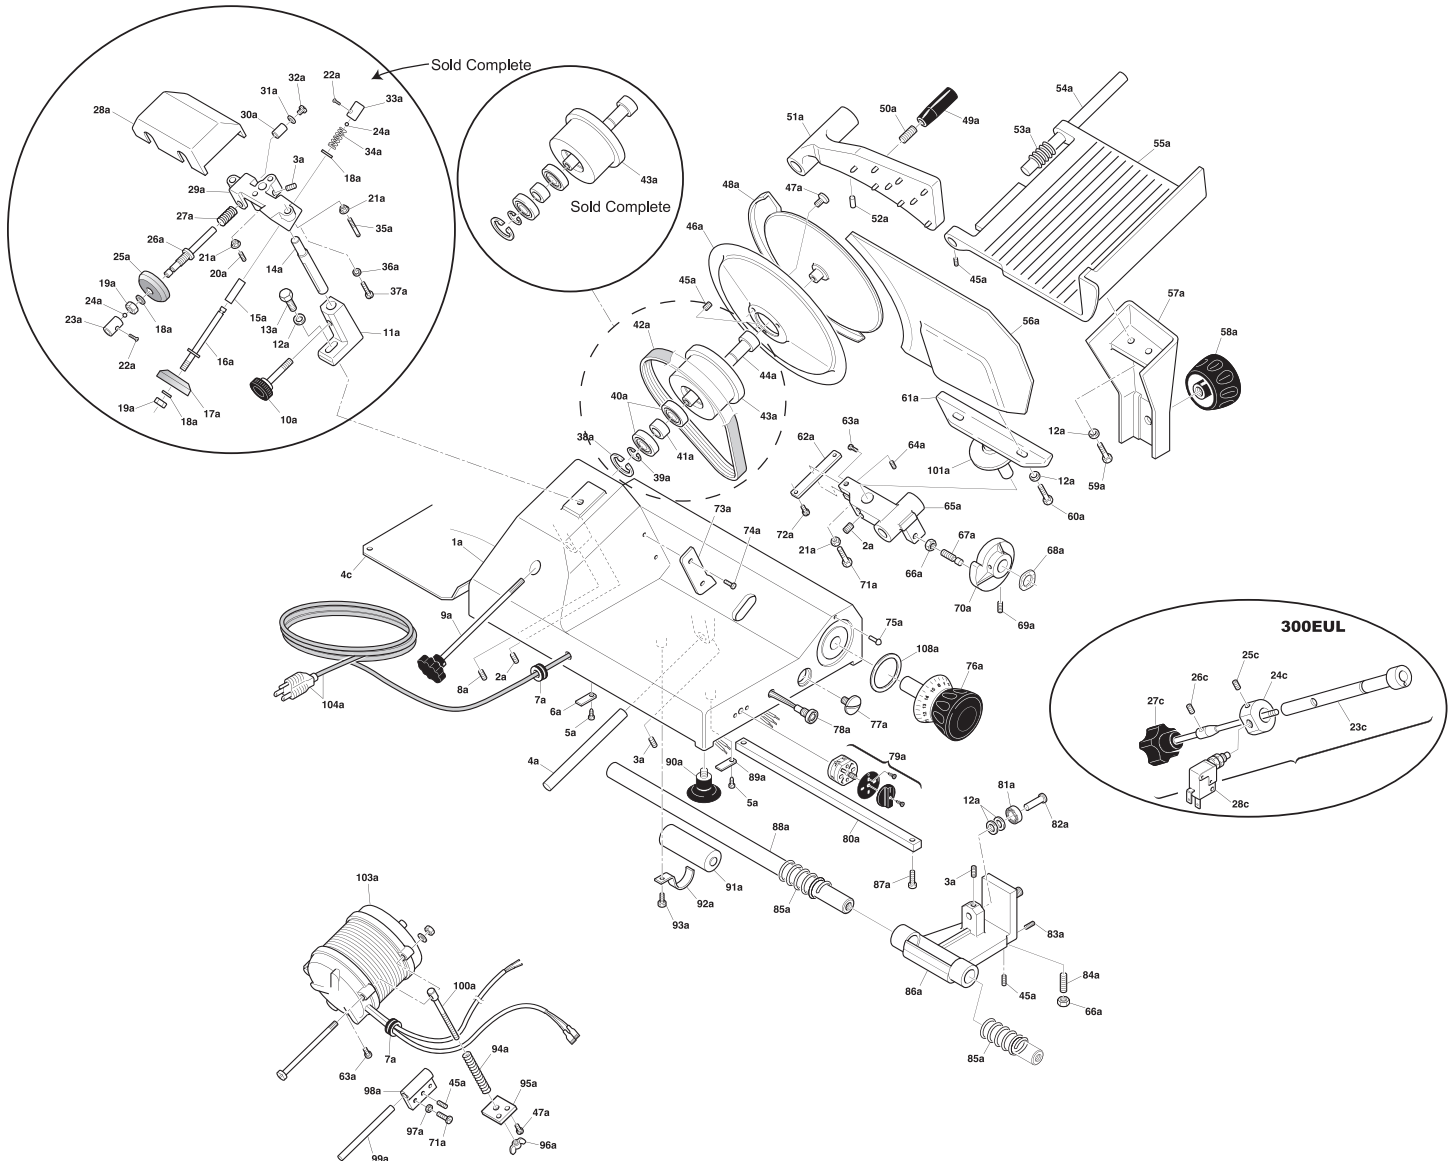

Parts Breakdown

Model MS-IT-0300-U 13628

Parts Breakdown

Model MS-IT-0300-U 13628

Item No.	Description	Position	Item No.	Description	Position	Item No.	Description	Position
AJ331	Case for 13628	A1	AJ338	Bearing for 13628	A40	AJ345	Screw Inox for 13628	A77
34360	Set Screw TC for 13628	A2	34399	Spacer for 13628	A41	34419	Light for 13628	A78
34361	Set Screw TC for 13628	A3	15179	Belt TB2-360x12 for 13628	A42	15195	Switch - On/Off for 13628	A79
AJ332	Small Group Pin for 13628	A4	15180	Spindle Pulley for 13628	A43	AJ346	Square Bar for 13628	A80
AJ333	Screw TC for 13628	A5	AJ339	Spindle Pin for 13628	A44	AJ347	Bearing for 13628	A81
34365	Stop Plate for 13628	A6	34401	Set Screw for 13628	A45	34420	Bearing Pin for 13628	A82
34366	Strain Relief for 13628	A7	13594	Blade 40-3-250 (19) for 13628	A46	AJ348	Iron Bead for 13628	A83
34367	Set Screw TP for 13628	A8	15181	Screw TPSV for 13628	A47	15196	Set Screw PVC for 13628	A84
15176	Tie Rod for 13628	A9	15182	Blade Shield for 13628	A48	19246	Slide Bar Spring for 13628	A85
34368	Sharpener Tie Rod for 13628	A10	15183	Meat Grip Handle for 13628	A49	15197	Carriage Support for 13628	A86
AJ334	Pipette for 13628	A11	15184	Meat Grip Handle Screw for 13628	A50	34422	Screw TC for 13628	A87
34370	Washer for 13628	A12	AJ340	Presser for 13628	A51	AJ349	Round Bar for 13628	A88
34371	Screw TE for 13628	A13	34403	Plastic Dowel for 13628	A52	34424	Stop Plate for 13628	A89
34372	Shaft for Sharpener for 13628	A14	18937	Meat Tray Shaft Spring for 13628	A53	15073	Foot for 13628	A90
34373	Sharpener Pin for 13628	A16	34404	Meat Tray Shaft for 13628	A54	15198	Capacitor for 13628	A91
18016	Omcans G Stone 50x08x06 for 13628	A17	AJ341	Plate for 13628	A55	AJ350	Condenser Clamp for 13628	A92
34375	Washer for 13628	A18	17690	Guide Plate for 13628	A56	34427	Screw TC for 13628	A93
34376	Nut for 13628	A19	AJ342	Arm for 13628	A57	AJ351	Nut for 13628	A94
34377	Set Screw for 13628	A20	15187	Carriage Knob for 13628	A58	AJ352	Nut for 13628	A96
34378	Nut for 13628	A21	34406	Screw TE for 13628	A59	34431	Washer for 13628	A97
34379	Screw TGS for 13628	A22	34407	Screw TE for 13628	A60	34432	Hinge for 13628	A98
34380	Sharpener Push Button for 13628	A23	15188	Guide Plate Support for 13628	A61	34433	Motor Support Shaft for 13628	A99
34381	Ball Bearing for 13628	A24	AJ343	Group Plate for 13628	A62	34434	Motor Tie Rod for 13628	A100
33032	45x9x6 Sharpening Stone for 13628	A25	34409	Screw TC for 13628	A63	15199	Guide Plate Support Cover for 13628	A101
34383	Sharpener Pin for 13628	A26	34410	Set Screw TC for 13628	A64	15078	Motor for 13628	A103
34384	Sharpener Pin Spring for 13628	A27	15189	Cam Guide for 13628	A65	AJ353	Cord for 13628	A104
AJ335	Sun Canopy EXCE for 13628	A28	15190	Nut for 13628	A66	AJ354	White Ring for 13628	A108
AJ336	Sharpening Body for 13628	A29	34412	Cam Screw for 13628	A67	AJ355	Protection of Electrical Parts for 13628	C4
34388	Washer for 13628	A31	AJ344	Corrugated Washer for 13628	A68	34437	Bearing Shaft for 13628	C23
34389	Screw TC for 13628	A32	34414	Set Screw for 13628	A69	25164	Tie Rod Ring for 13628	C24
34390	Sharpener Push Button for 13628	A33	15191	Cam for 13628	A70	34438	Set Screw for 13628	C25
34391	Sharpener Pin Spring for 13628	A34	34415	Screw TE for 13628	A71	34439	Set Screw for 13628	C26
AJ337	Bead for 13628	A35	34416	Screw TC for 13628	A72	34440	Tie Rod with Spring for 13628	C27
34393	Washer for 13628	A36	15192	Meat Deflector for 13628	A73	34441	Micro Switch for 13628	C28
34394	Screw TC for 13628	A37	15193	Deflector Screw for 13628	A74	15350	Complete Sharpener Assy for 13628	
34395	Clip for 13628	A38	34417	Copper Rivet for 13628	A75			
34397	Clip for 13628	A39	15194	Index Knob for 13628	A76			